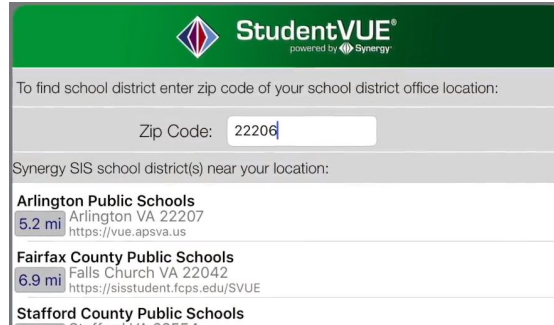

STUDENT VUE

Arlington Public Schools

Username

Save Username

Password

Save Password

Log in with your APS OneLogin,
Which is your Student number and Password.