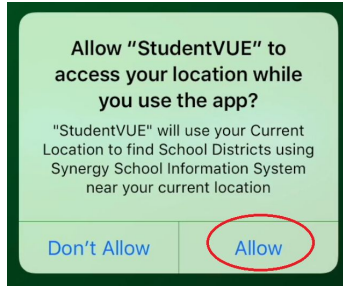

STUDENT VUE

Arlington Public Schools

Username

Save Username

Password

Save Password

Log in with your APS OneLogin,
Which is your Student number and Password.